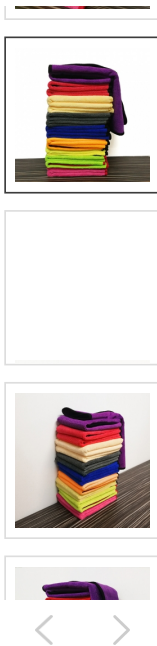

## Microfiber towel with binding edge

Item No.: xhs-EC004

340GSM / 360GSM

40\*40CM / 40\*60CM

80% POLYESTER AND 20% POLYAMIDE

 [Login to see price](#)

INQUIRY

PDF Format